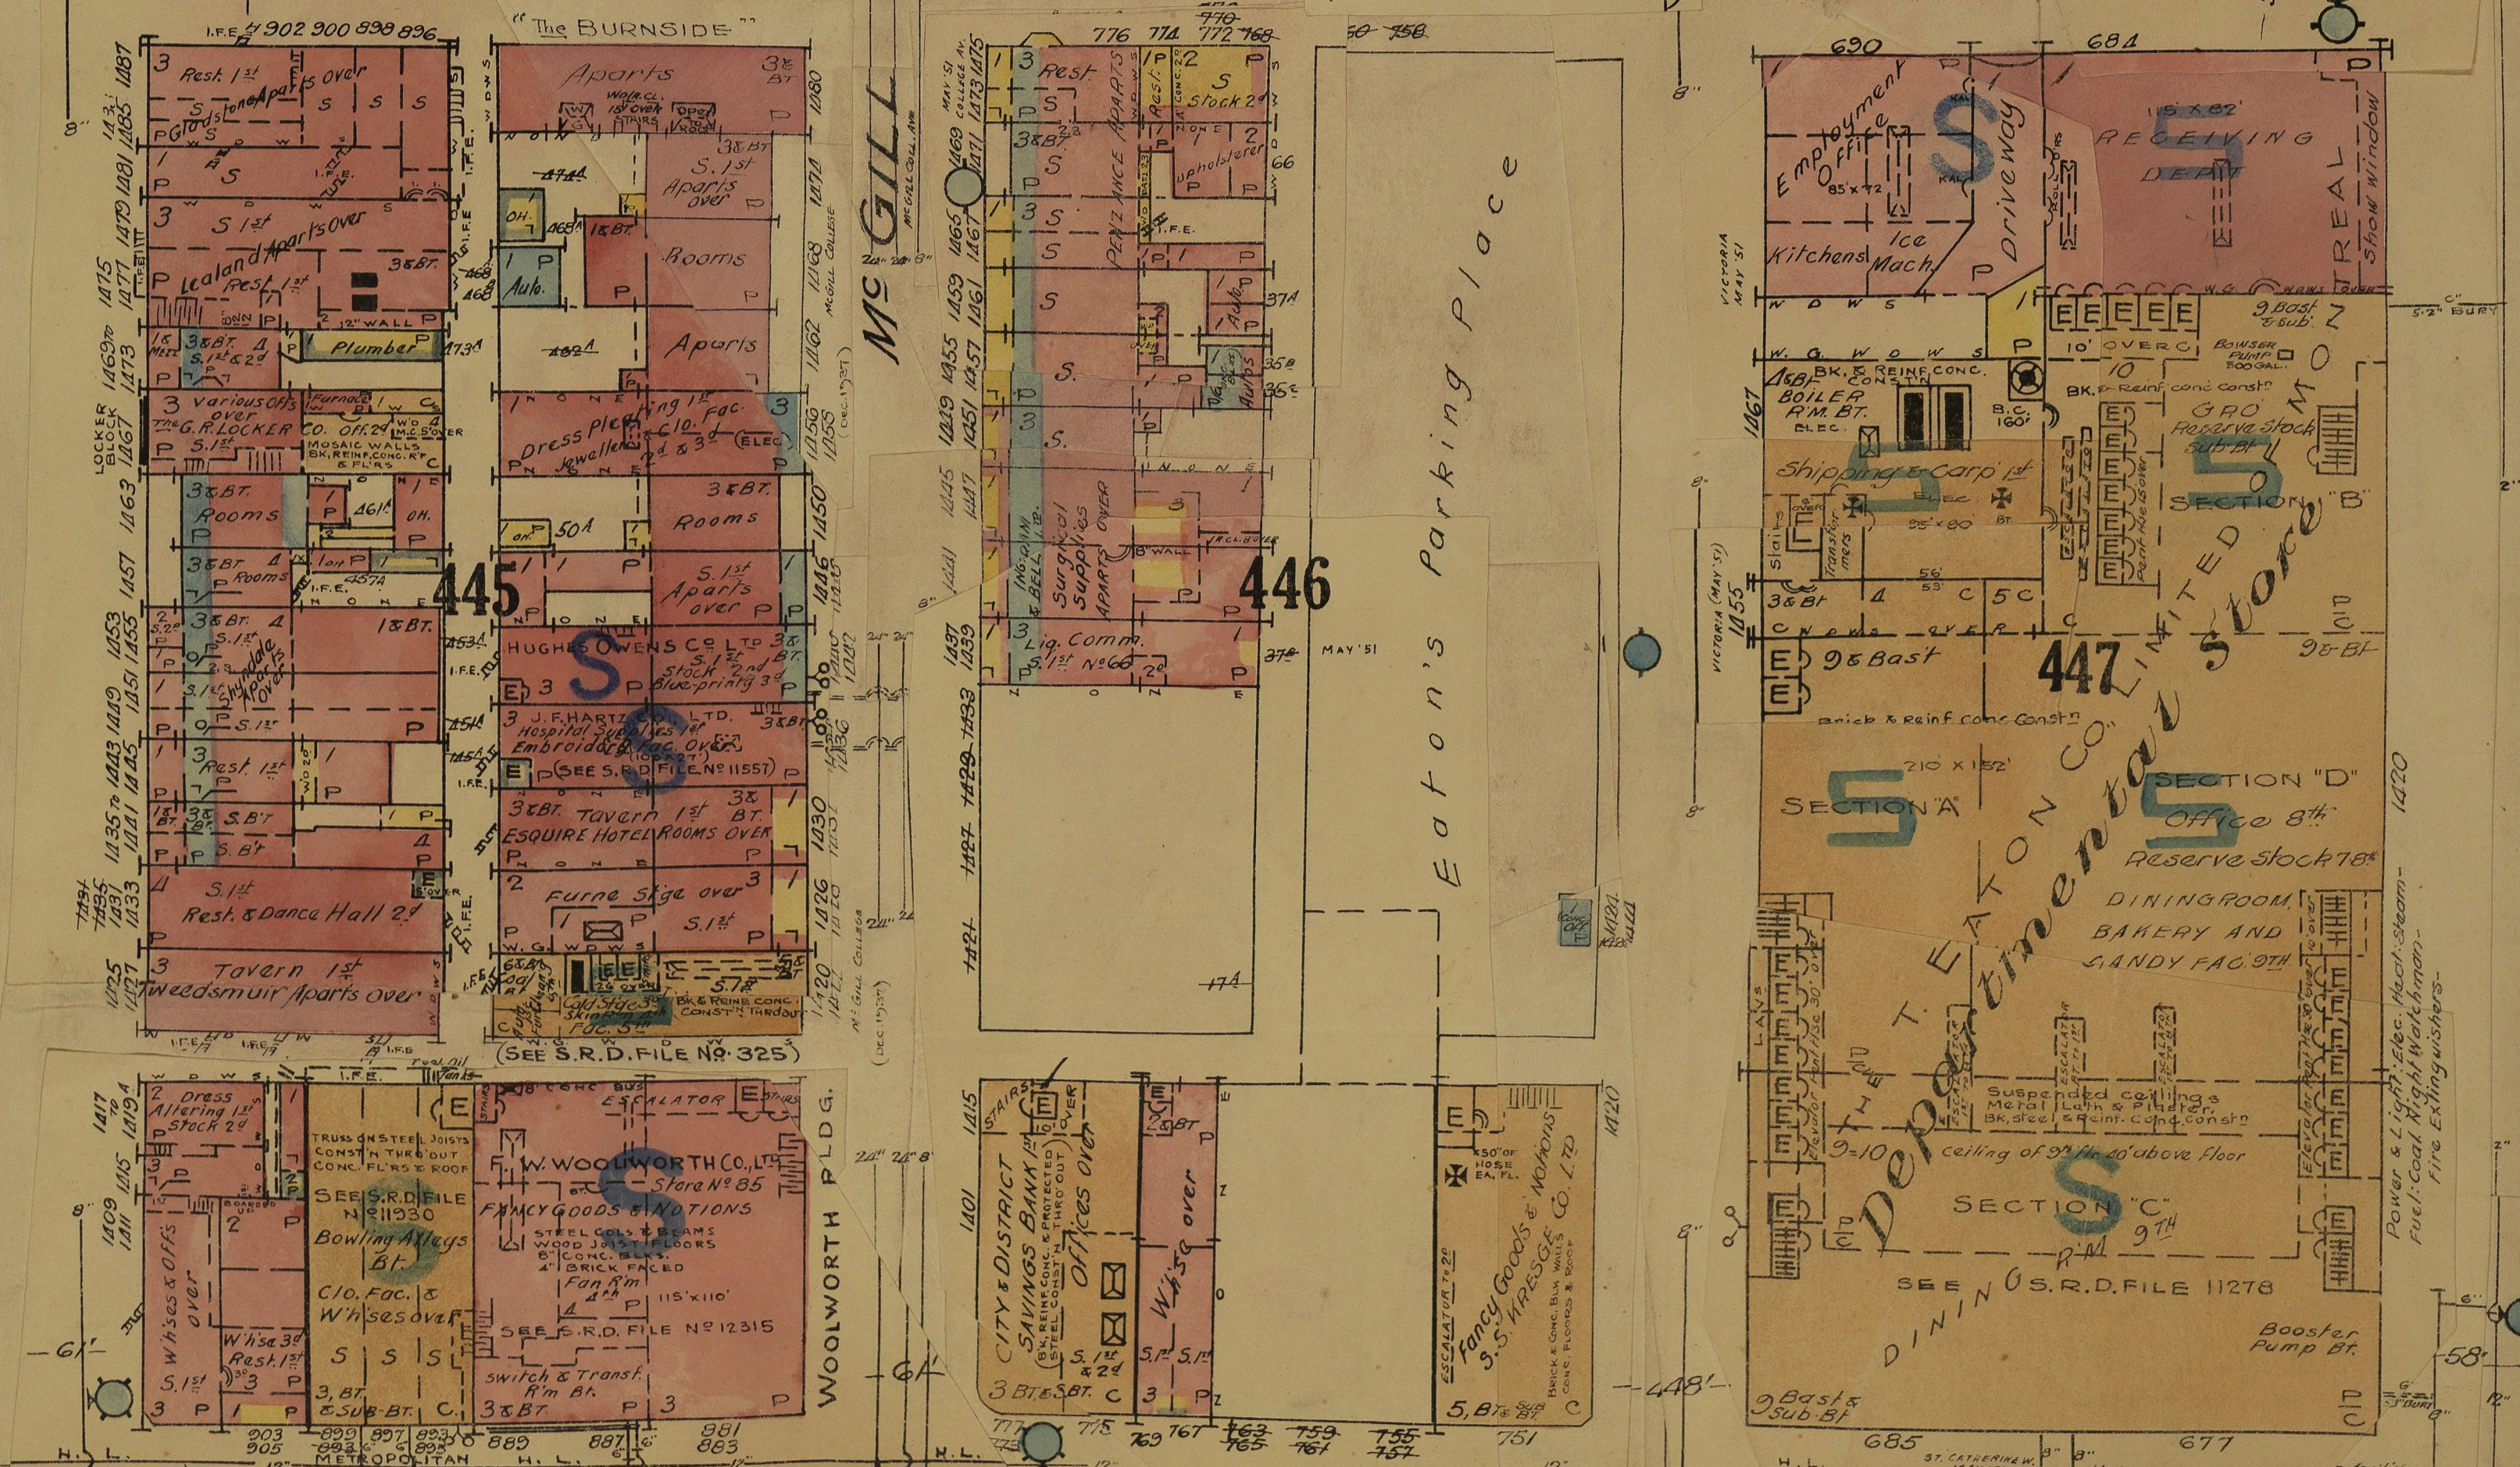

BY THE UNDERWRITERS SURVEY BUREAU, LIMITED MONTREAL AND TORONTO

SHERBROOKE WEST

MONTREAL, QUE. II - MARCH, 1926 - REVISED TO MAY, 1951 -

SEE SHEET NO. 62

MANSFIELD

COLLEGE AVE.

VICTORIA

SEE SHEET NO. 64

BURNSIDE (Late BURNSIDE PLACE)

SEE SHEET NO. 60

ST. CATHERINE WEST

SCALE 50 FT. = 1 INCH

(081)