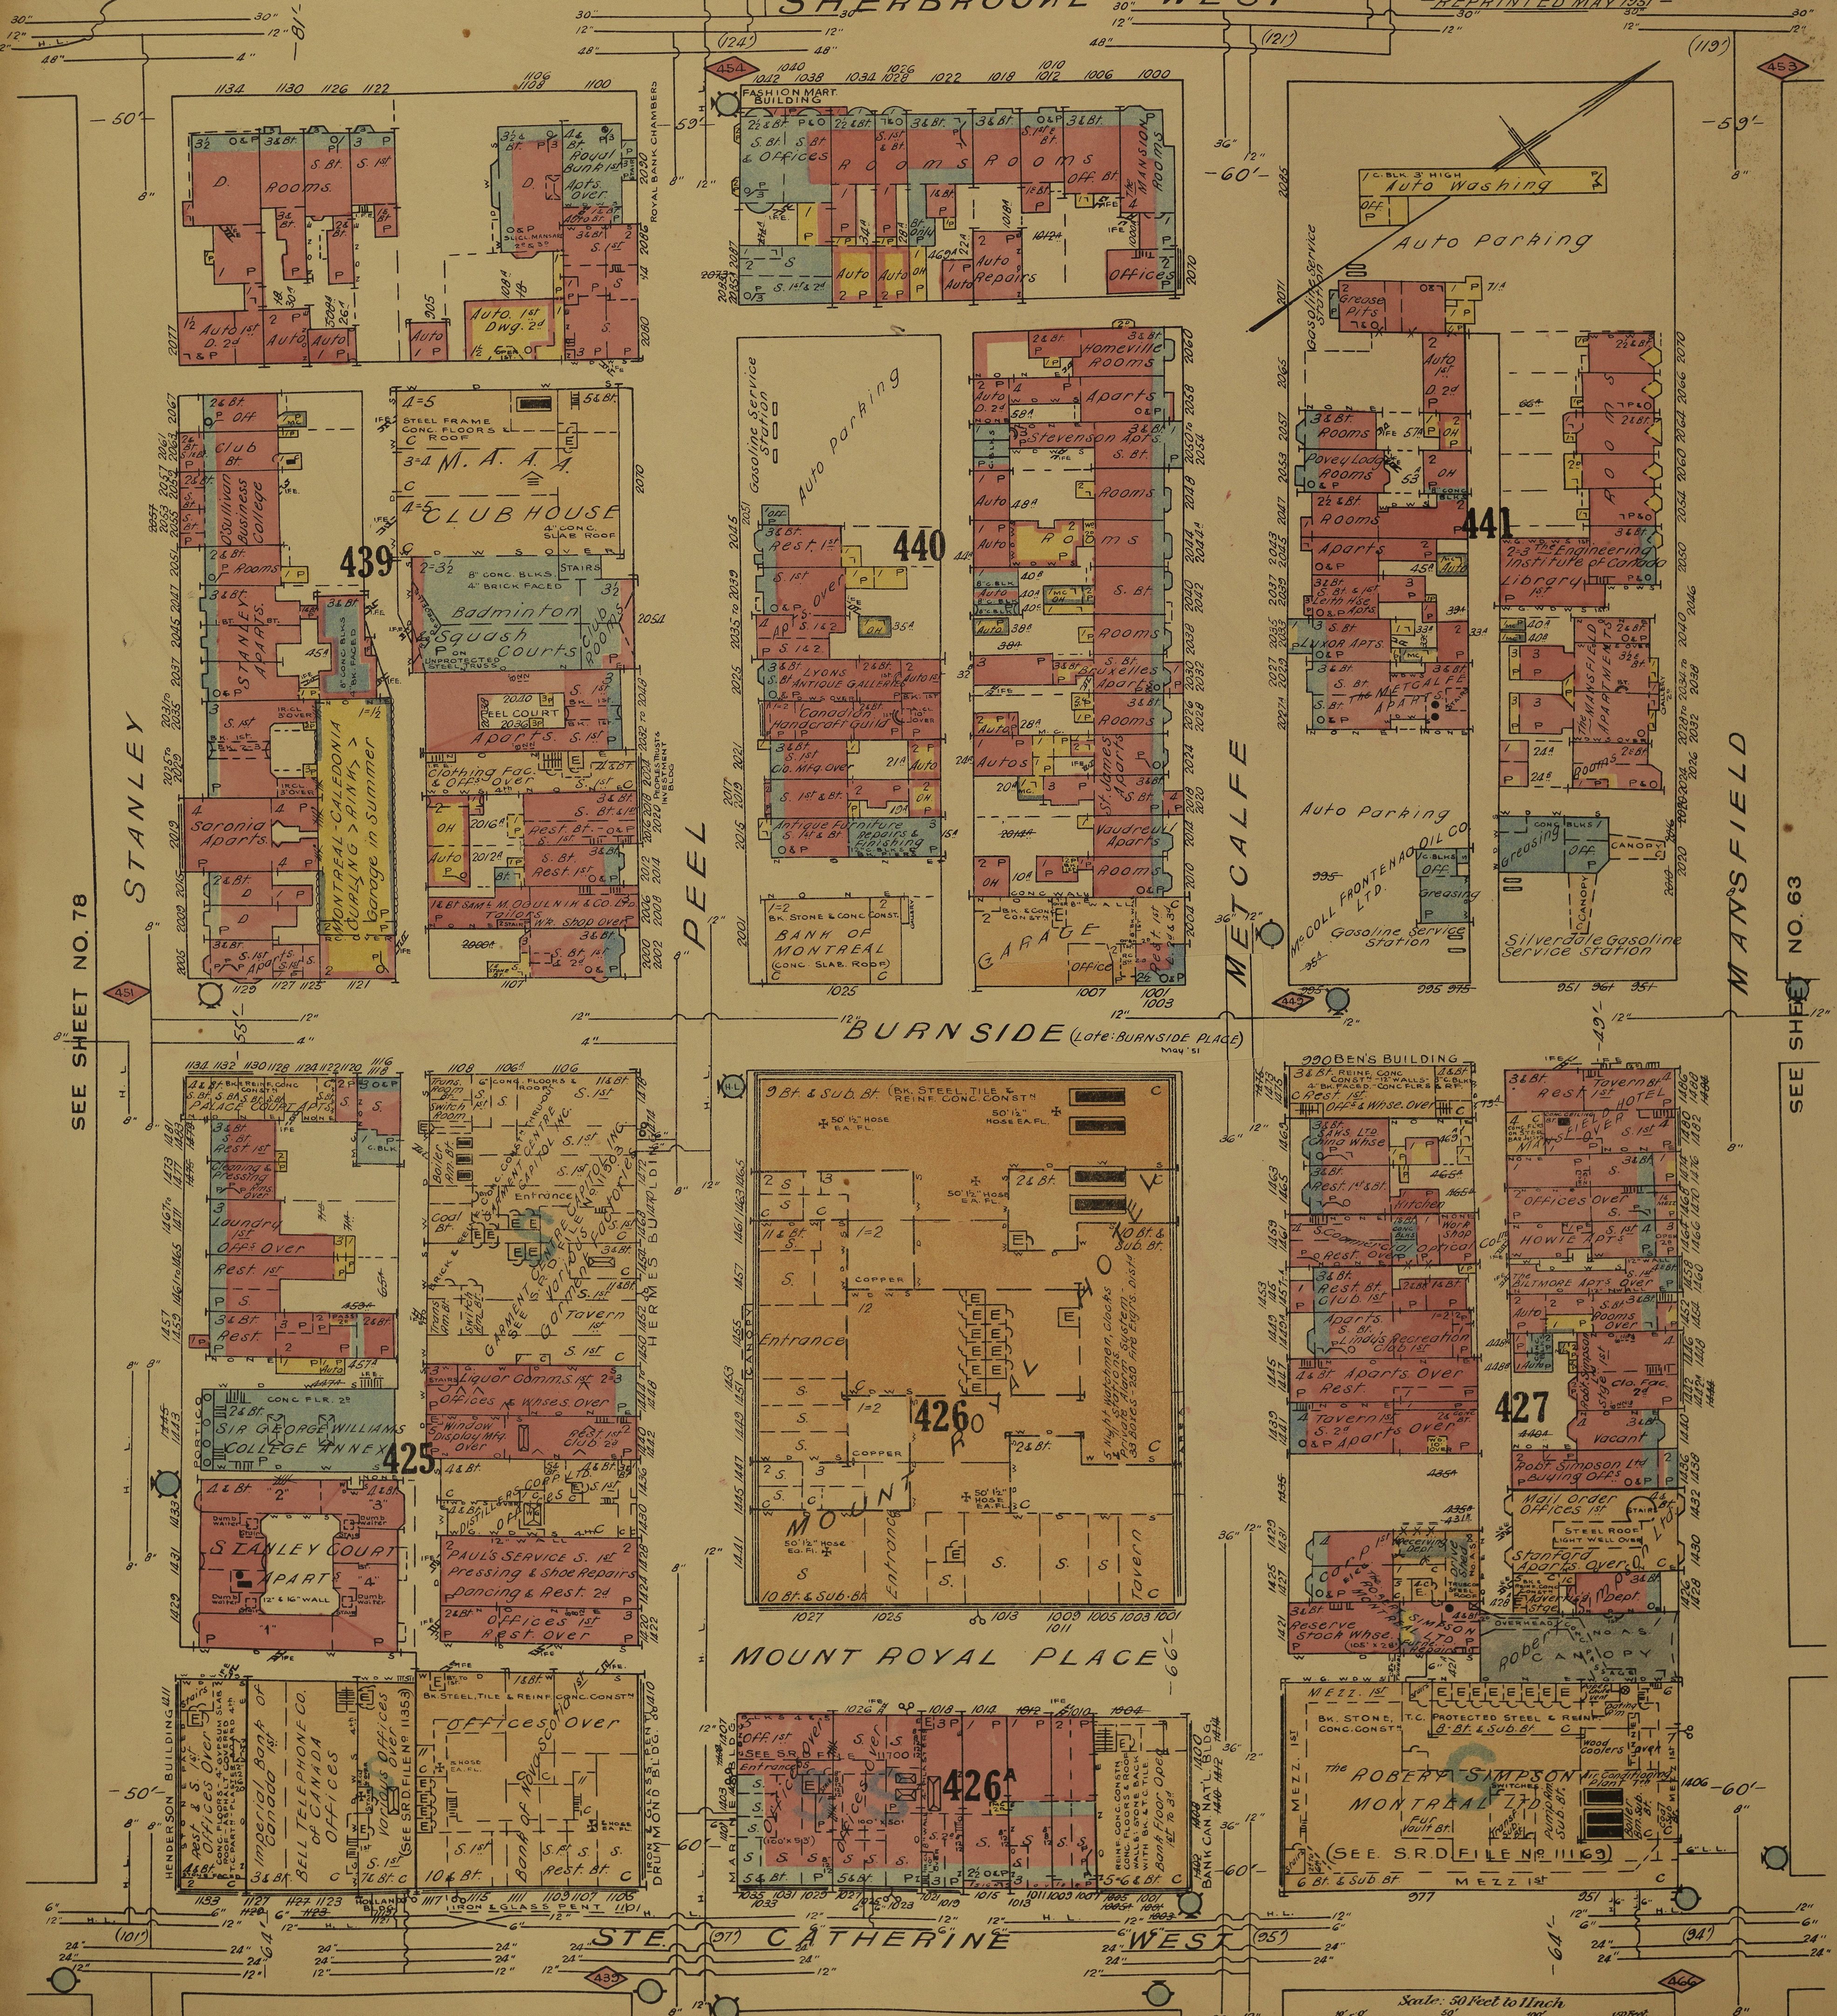

This plan is the property of the UNDERWRITERS' SURVEY BUREAU, LIMITED, (unauthorized reproduction prohibited) and is loaned on the following conditions: that the plan is to be kept in good order, that it is to be used only in connection with business of Companies, Members of the Canadian Underwriters' Association and is to be returned on request to the UNDERWRITERS' SURVEY BUREAU, LIMITED, Toronto and Montreal.

SHERBROOKE WEST

MONTREAL VOLT - MARCH 1926 - REPRINTED MAY 1951

SEE SHEET NO. 78

SEE SHEET NO. 63

BURNSIDE (Late BURNSIDE PLACE)

MOUNT ROYAL PLACE

STE. CATHERINE WEST

Scale: 50 feet to 1 inch