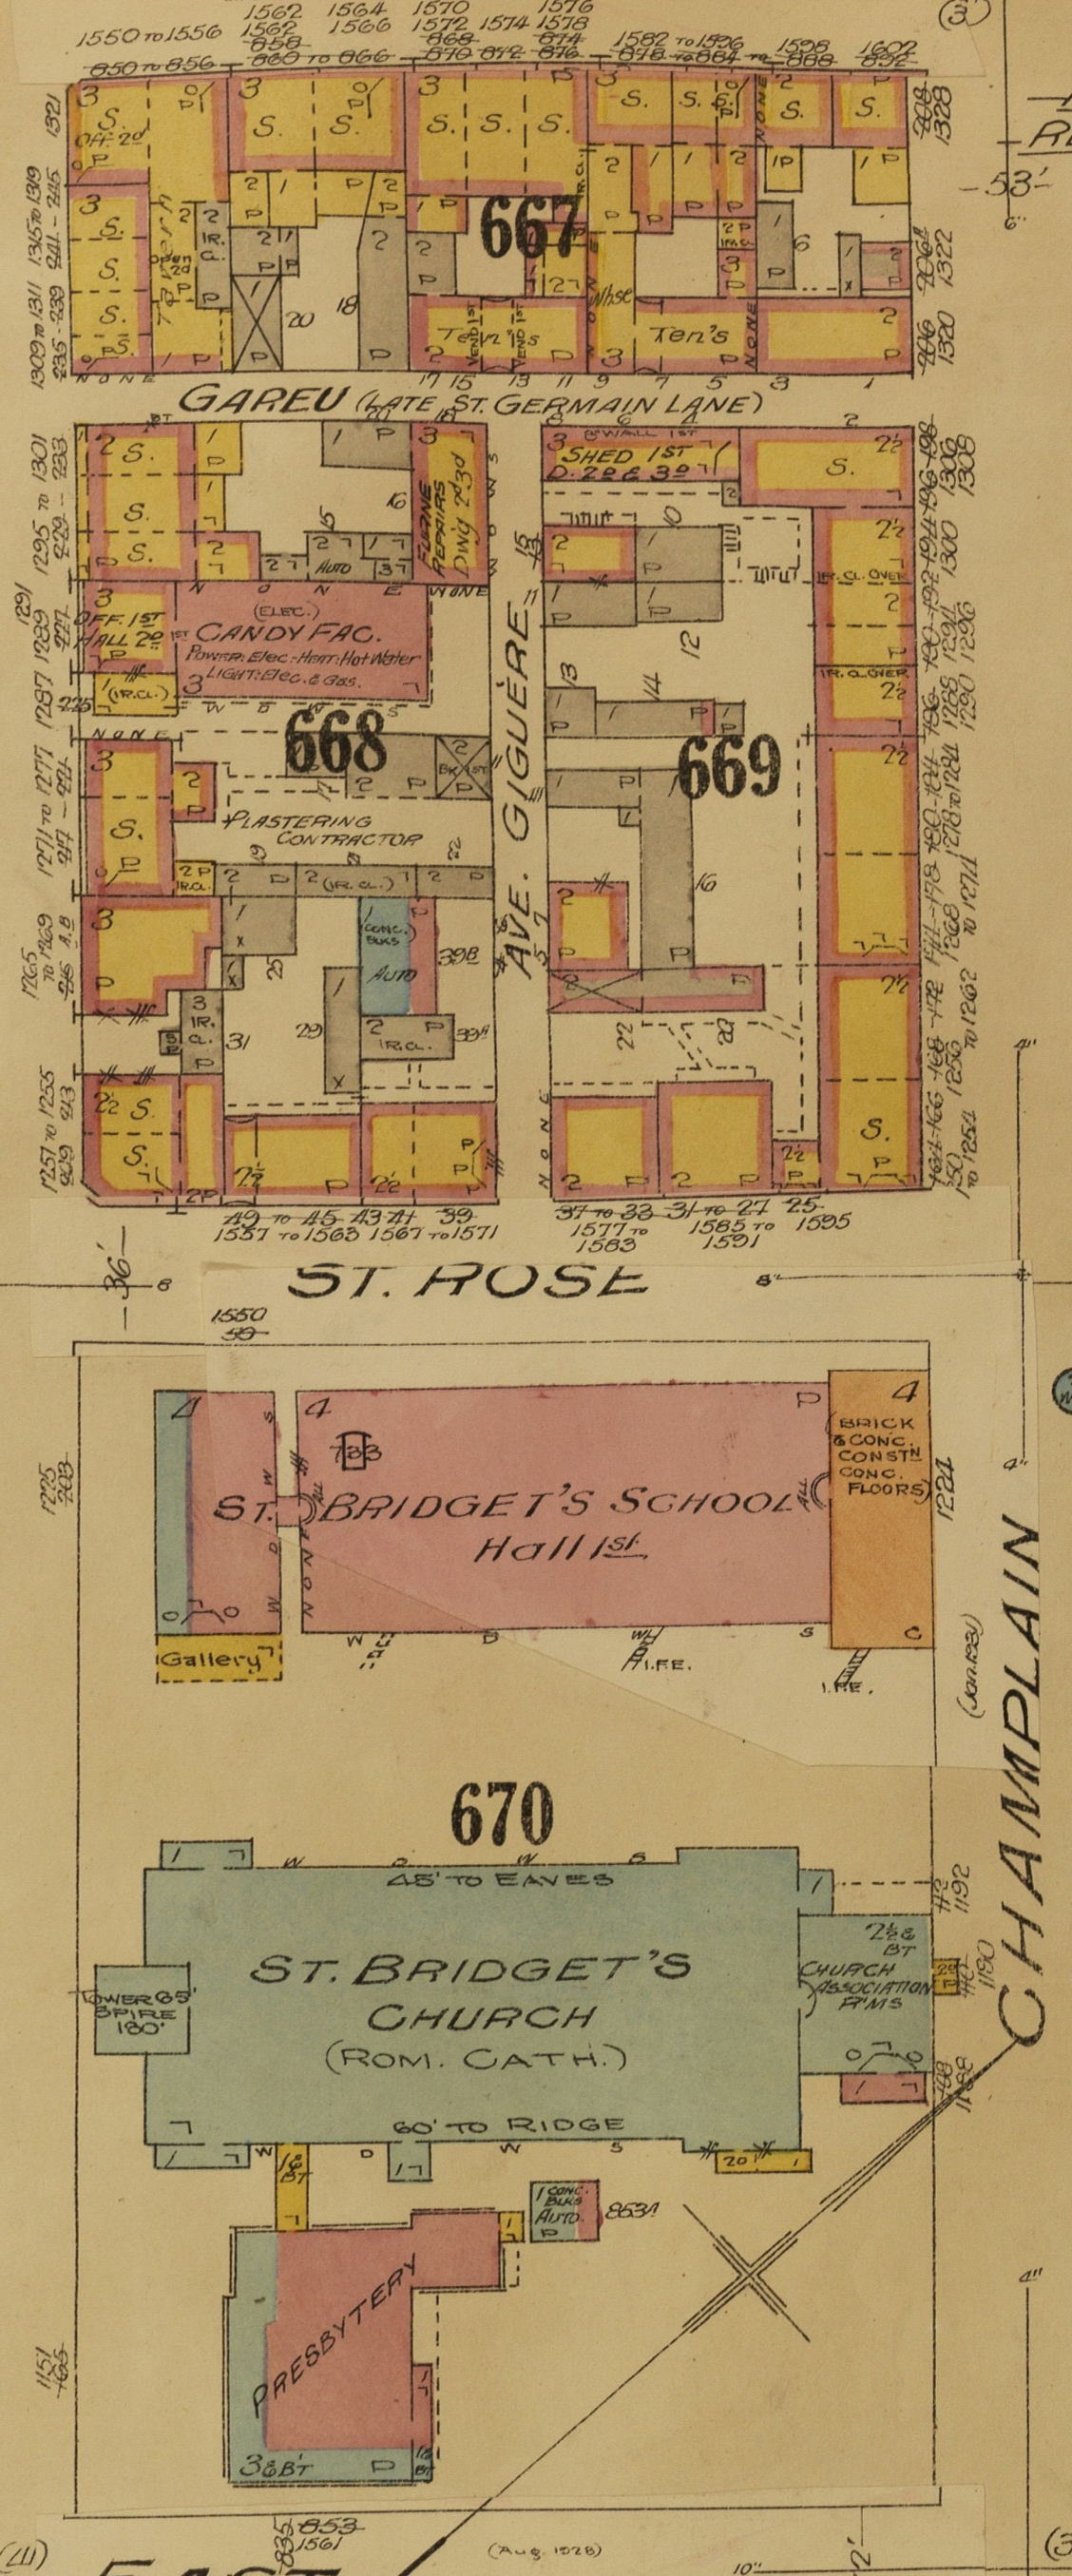

ST. CATHERINE EAST

EAST

MONREAL, VOL. III  
REPRINTED AUG. 1926

SEE SHEET NO. 121  
ST. ROSE

SCALE 50 FT. = 1 INCH

SEE SHEET NO. 106  
MAISONNEUVE

SEE SHEET NO. 113