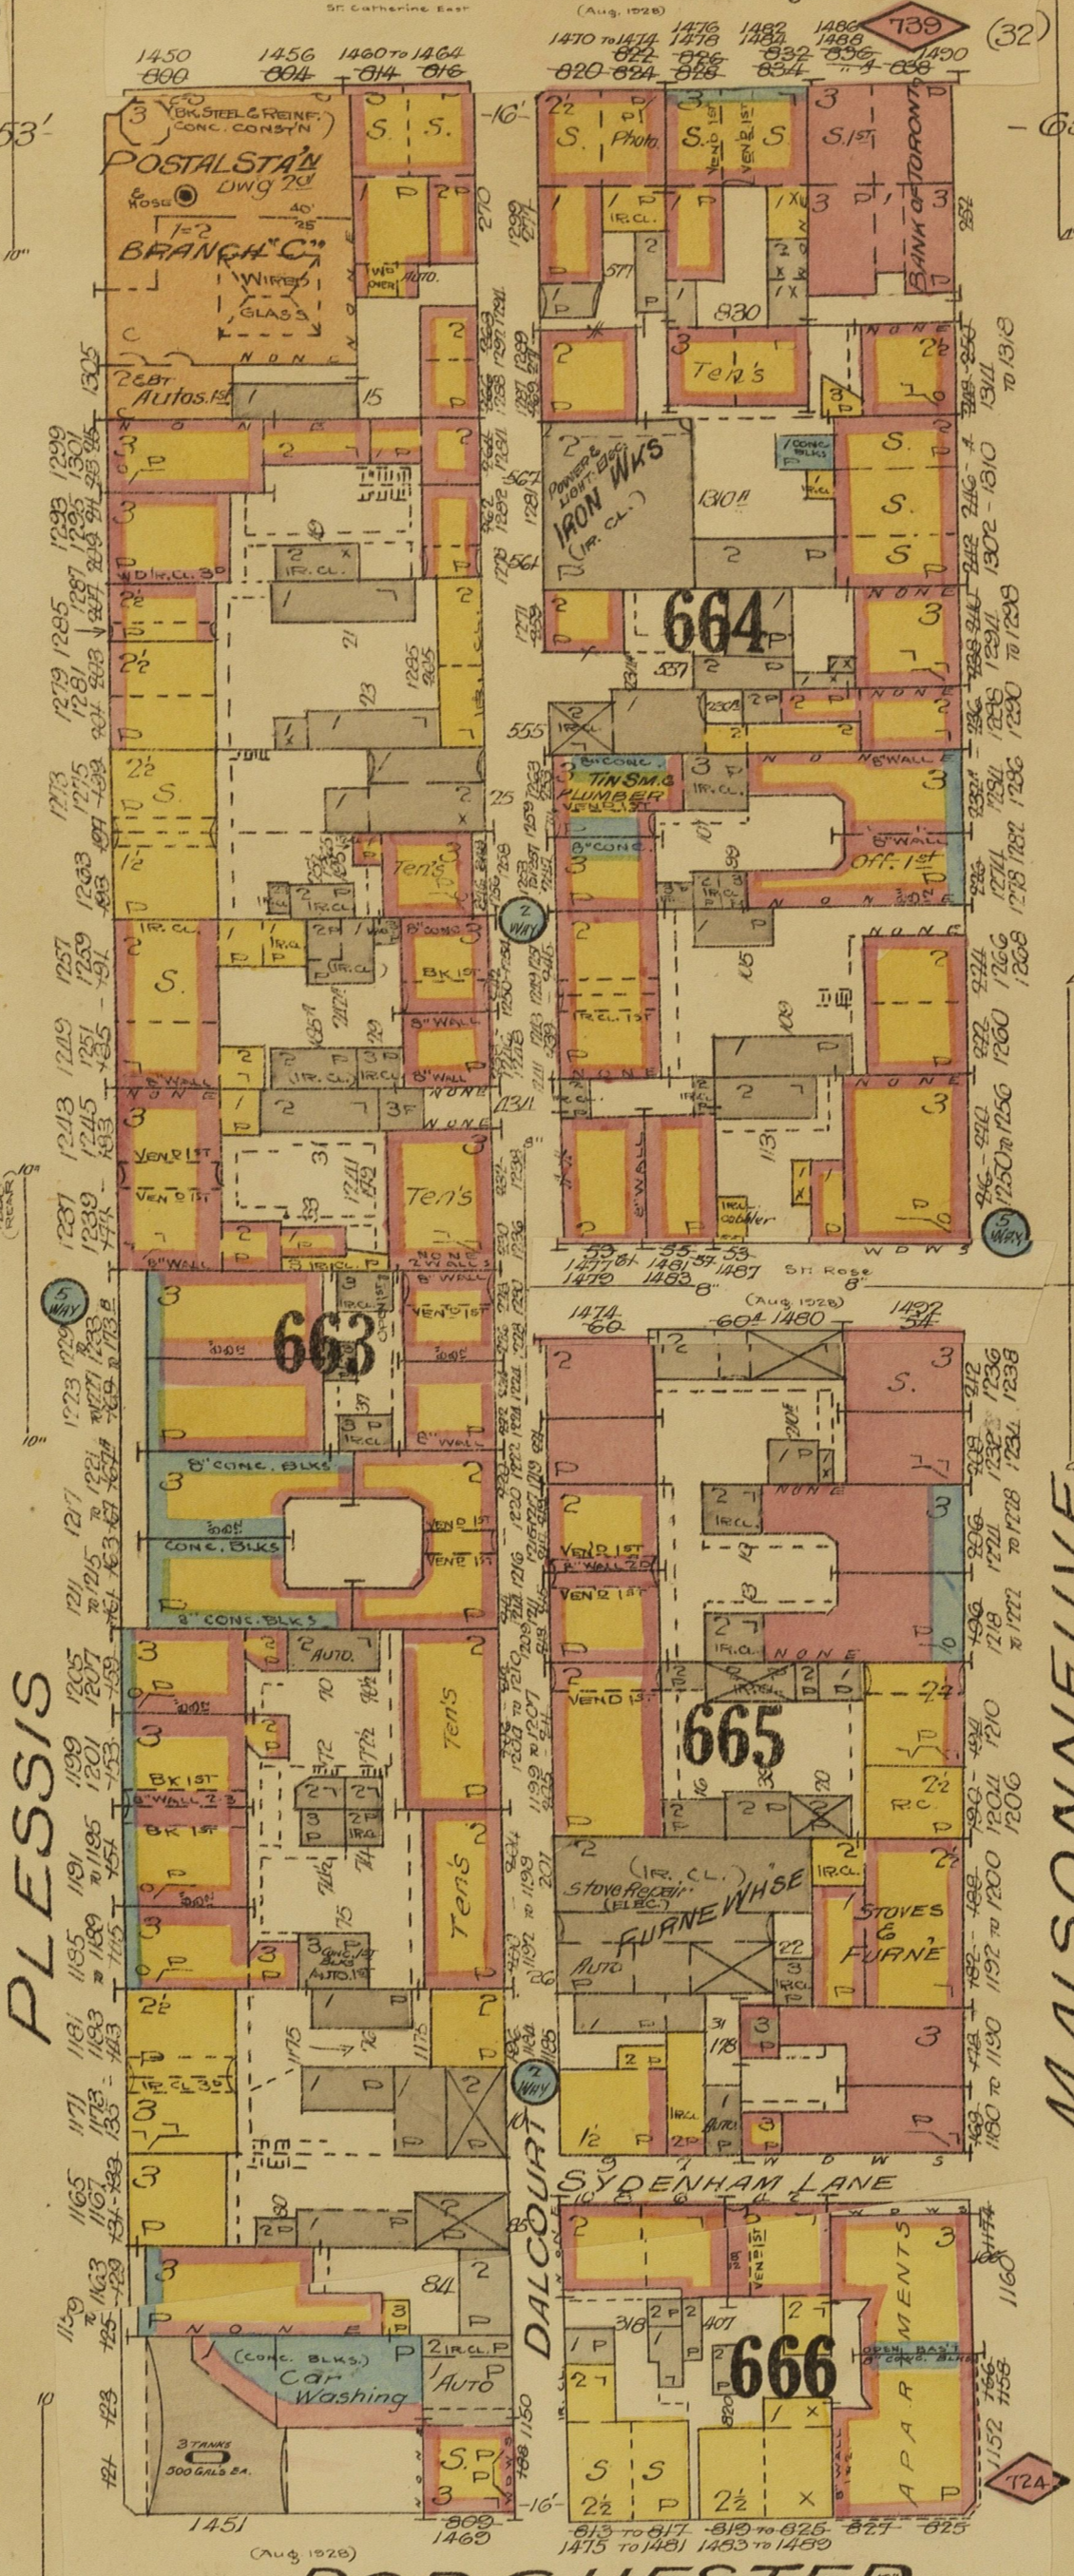

ST. CATHERINE EAST

EAST

MONREAL, VOL. III  
REPRINTED AUG. 1926

SEE SHEET NO. 121  
ST. ROSE

SCALE 50 FT. = 1 INCH

SEE SHEET NO. 106  
MAISONNEUVE

SEE SHEET NO. 113