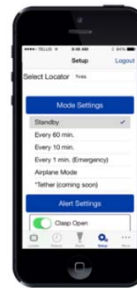

Apple iOS and Android Apps

Patents Pending

Easy to use, one button approach

Waterproof (1m/3ft 60 min's)

Multi Zone Geo- Fence with Schedules

Lockable and Tamper-proof strap

Long Life Rechargeable Battery >2 days

Encrypted Multilingual Browser Based Tracking

Certifications: PTCRB, FCC, IC, SAR, AT&T, ROGERS, Bluetooth 4.0 Covered under HCPCS S5162 and ICD9/10 diagnostic codes (USA)

Locating

History

Alerts

Setup

TAXI DRIVERS