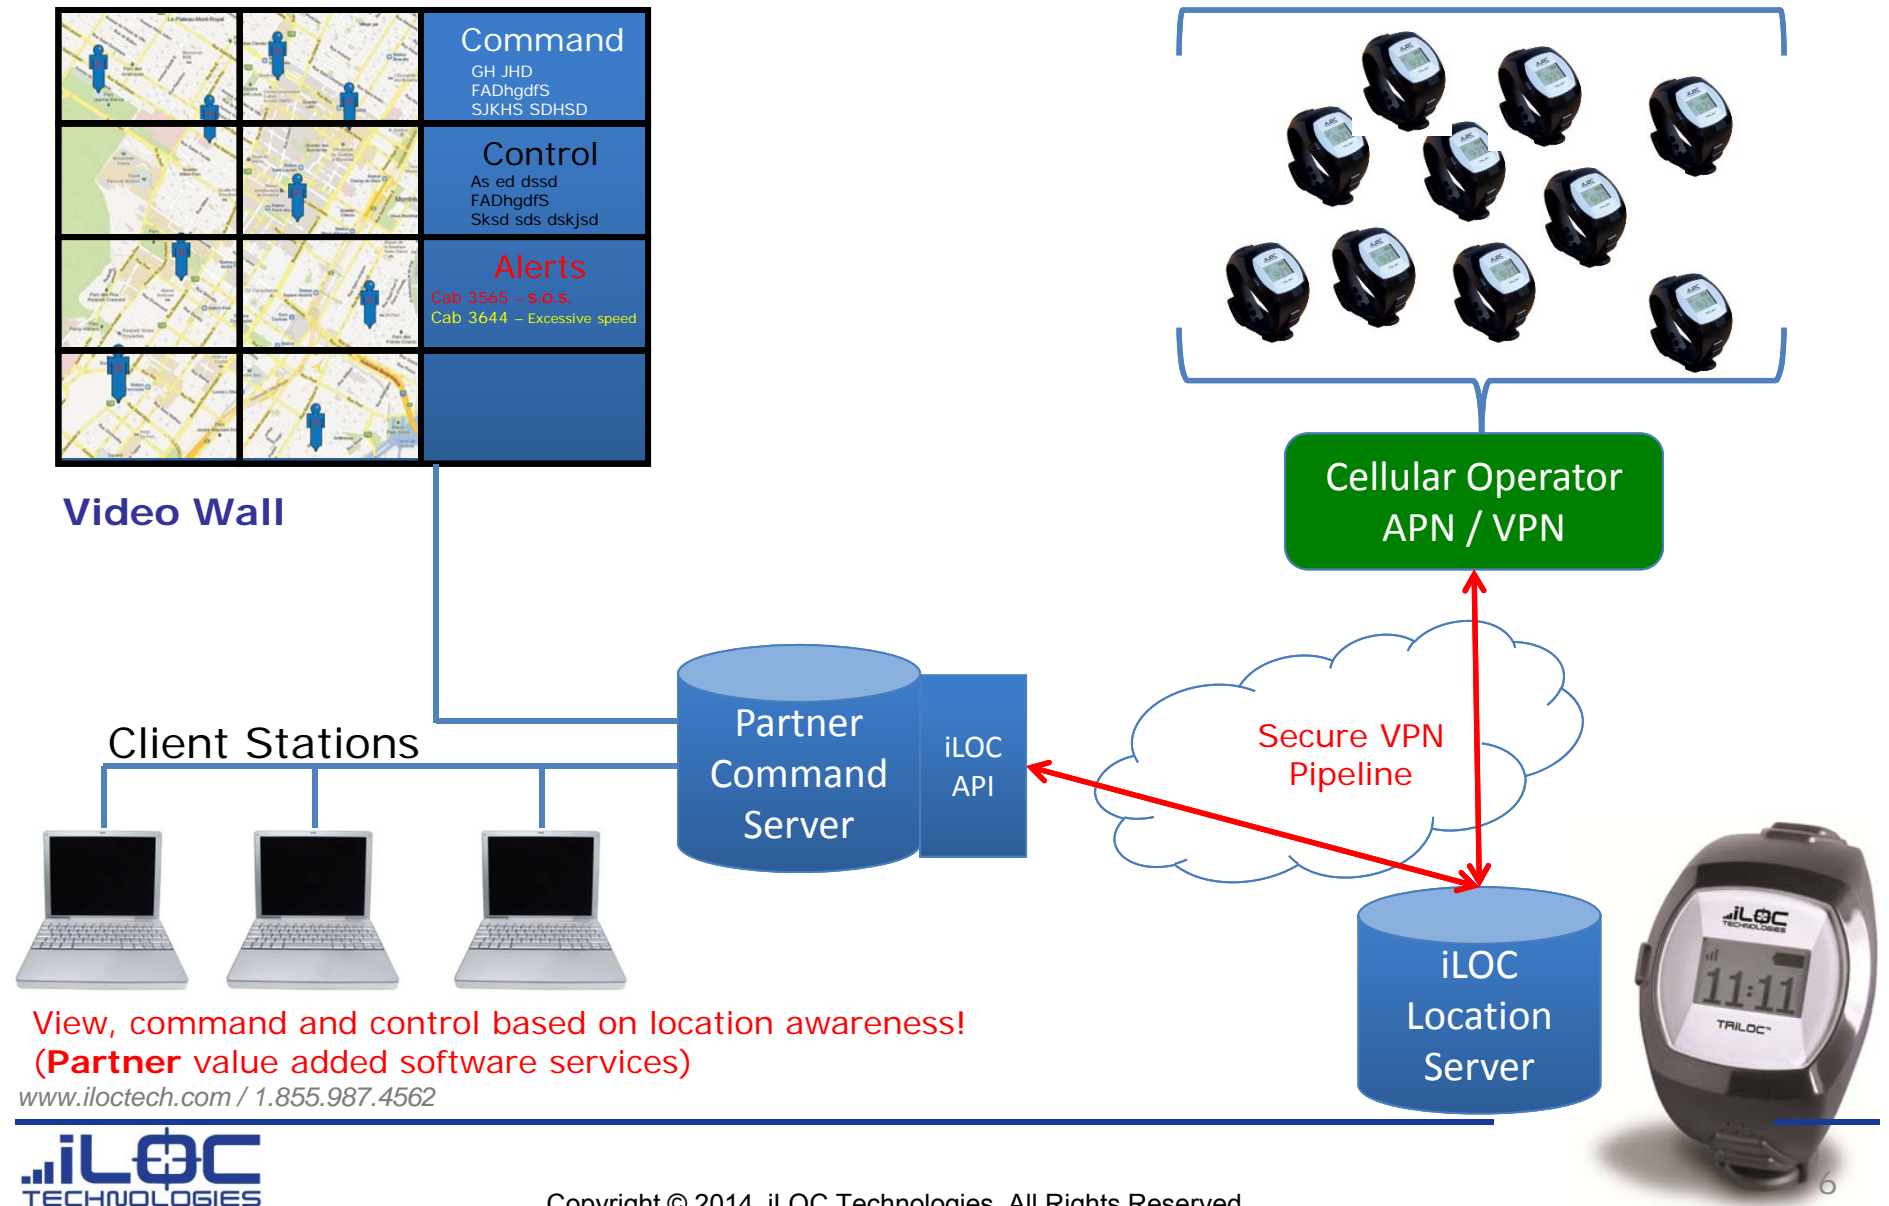

iLOC CUSTOMER VALUES

TRiLOC Device Community