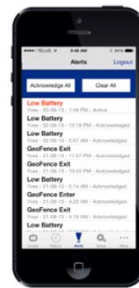

Apple iOS and Android Apps

Patents Pending

Easy to use, one button approach

Waterproof (1m/3ft 60 min's)

Multi Zone Geo- Fence with Schedules

Lockable and Tamper-proof strap

Long Life Rechargeable Battery >2 days

Encrypted Multilingual Browser Based Tracking

Certifications: PTCRB, FCC, IC, SAR, AT&T, ROGERS, Bluetooth 4.0 Covered under HCPCS S5162 and ICD9/10 diagnostic codes (USA)

Locating

History

Alerts

Setup

TAXI DRIVERS