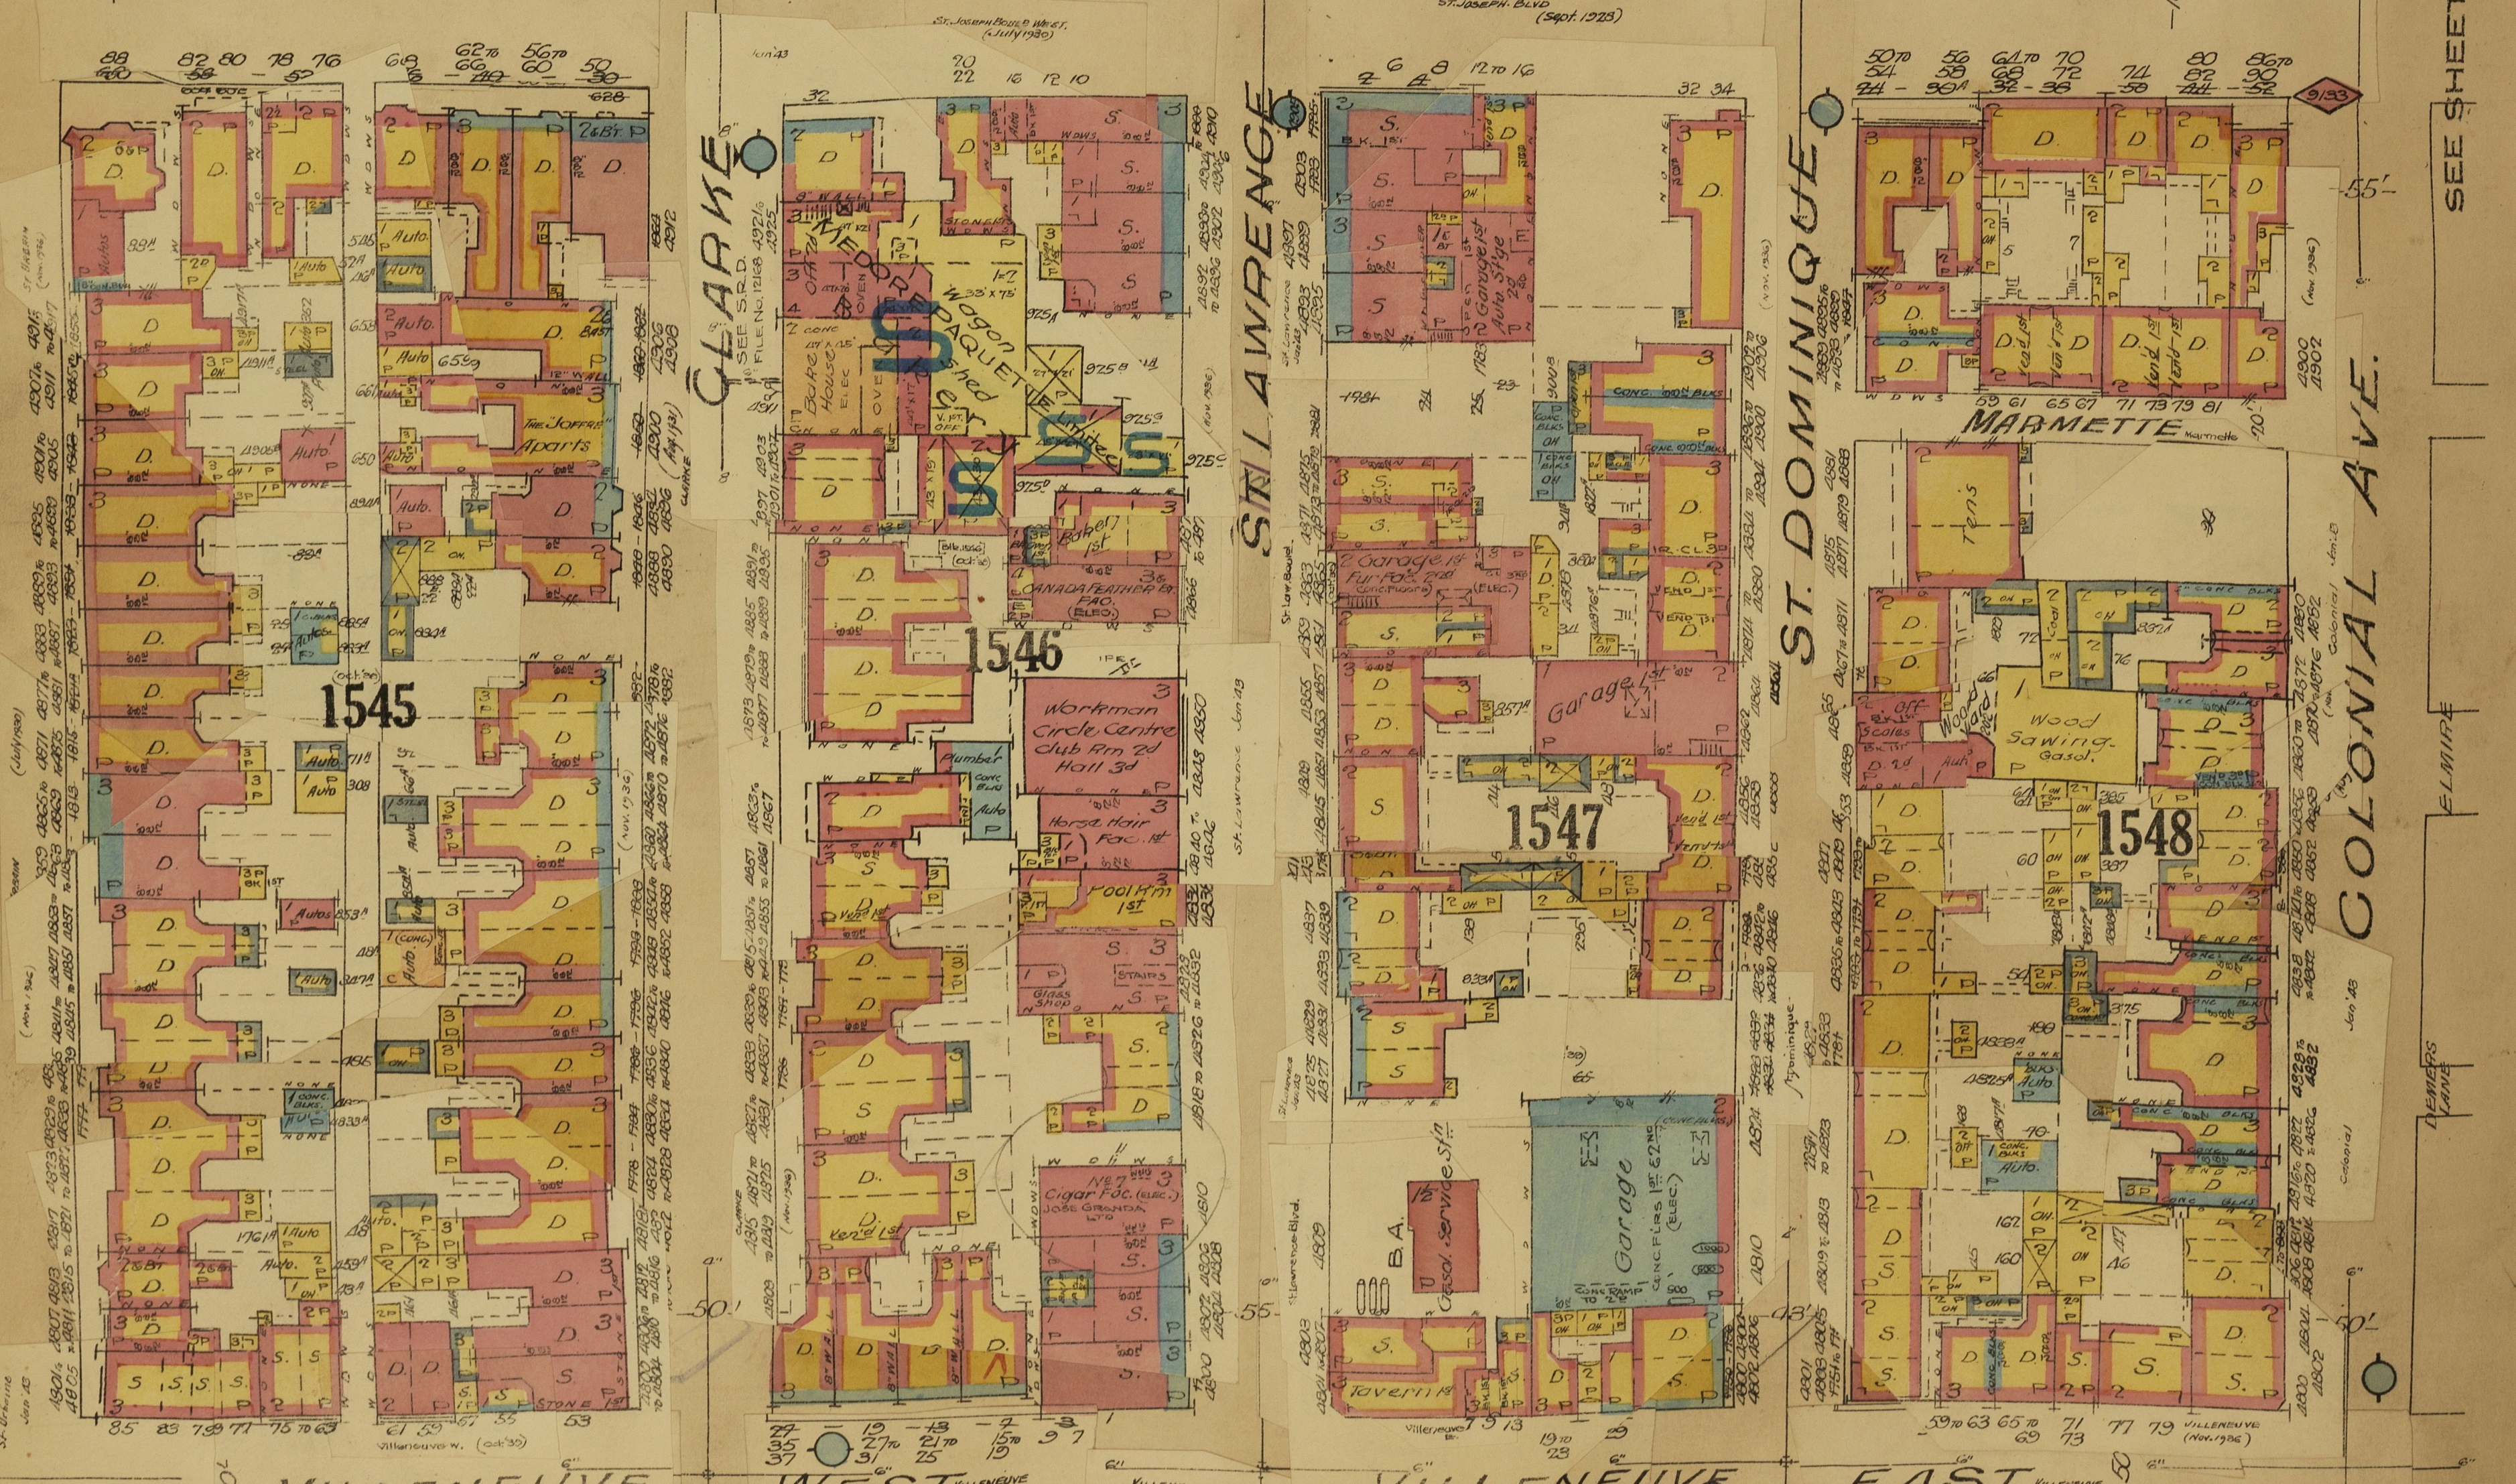

SEE SHEET No. 294

SEE SHEET No. 295

- MONTREAL VOL. V -
- OCT. 1926 -
- REVISED TO JAN. 1943 -

LAURIER AVE WEST

LAURIER AVE EAST

ST. JOSEPH BOULEVARD WEST

ST. JOSEPH BOULEVARD EAST

VILLENEUVE WEST

VILLENEUVE EAST

COPYRIGHT REGISTERED AT OTTAWA
BY THE
UNDERWRITERS SURVEY BUREAU, LIMITED
MONTREAL AND TORONTO

SEE SHEET No. 279

SCALE 50 FT. = 1 INCH

SHEET NO. 290

SEE SHEET NO. 285