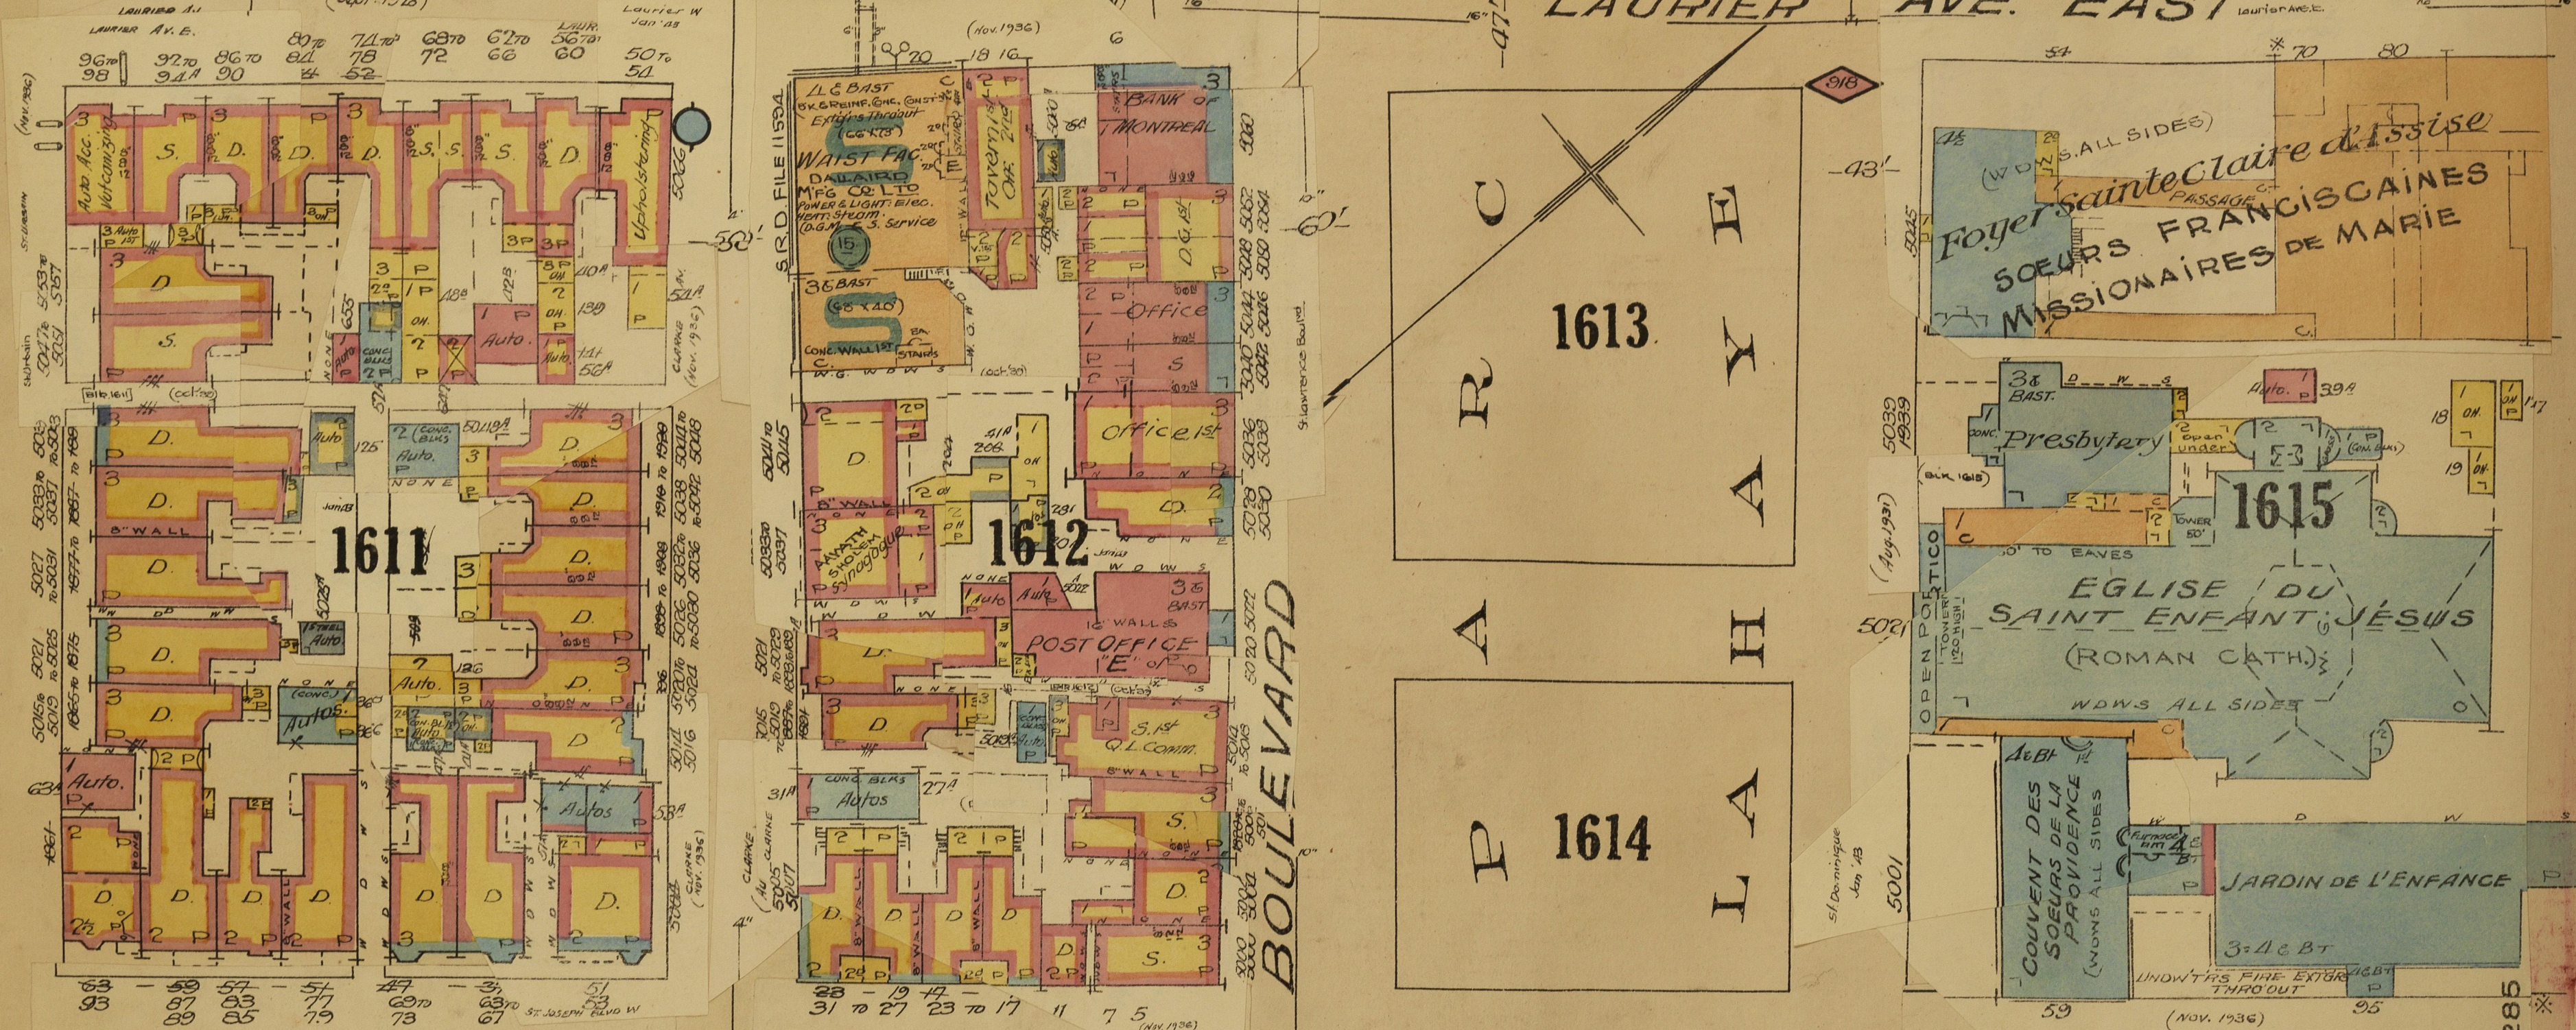

SEE SHEET No. 294

SEE SHEET No. 295

- MONTREAL VOL. V -
- OCT. 1926 -
- REVISED TO JAN. 1943 -

LAURIER AVE WEST

LAURIER AVE EAST

ST. JOSEPH BOULEVARD WEST

ST. JOSEPH BOULEVARD EAST

VILLENEUVE WEST

VILLENEUVE EAST

COPYRIGHT REGISTERED AT OTTAWA
BY THE
UNDERWRITERS SURVEY BUREAU, LIMITED
MONTREAL AND TORONTO

SEE SHEET No. 279

SCALE 50 FT. = 1 INCH

SHEET NO. 290

SEE SHEET NO. 285