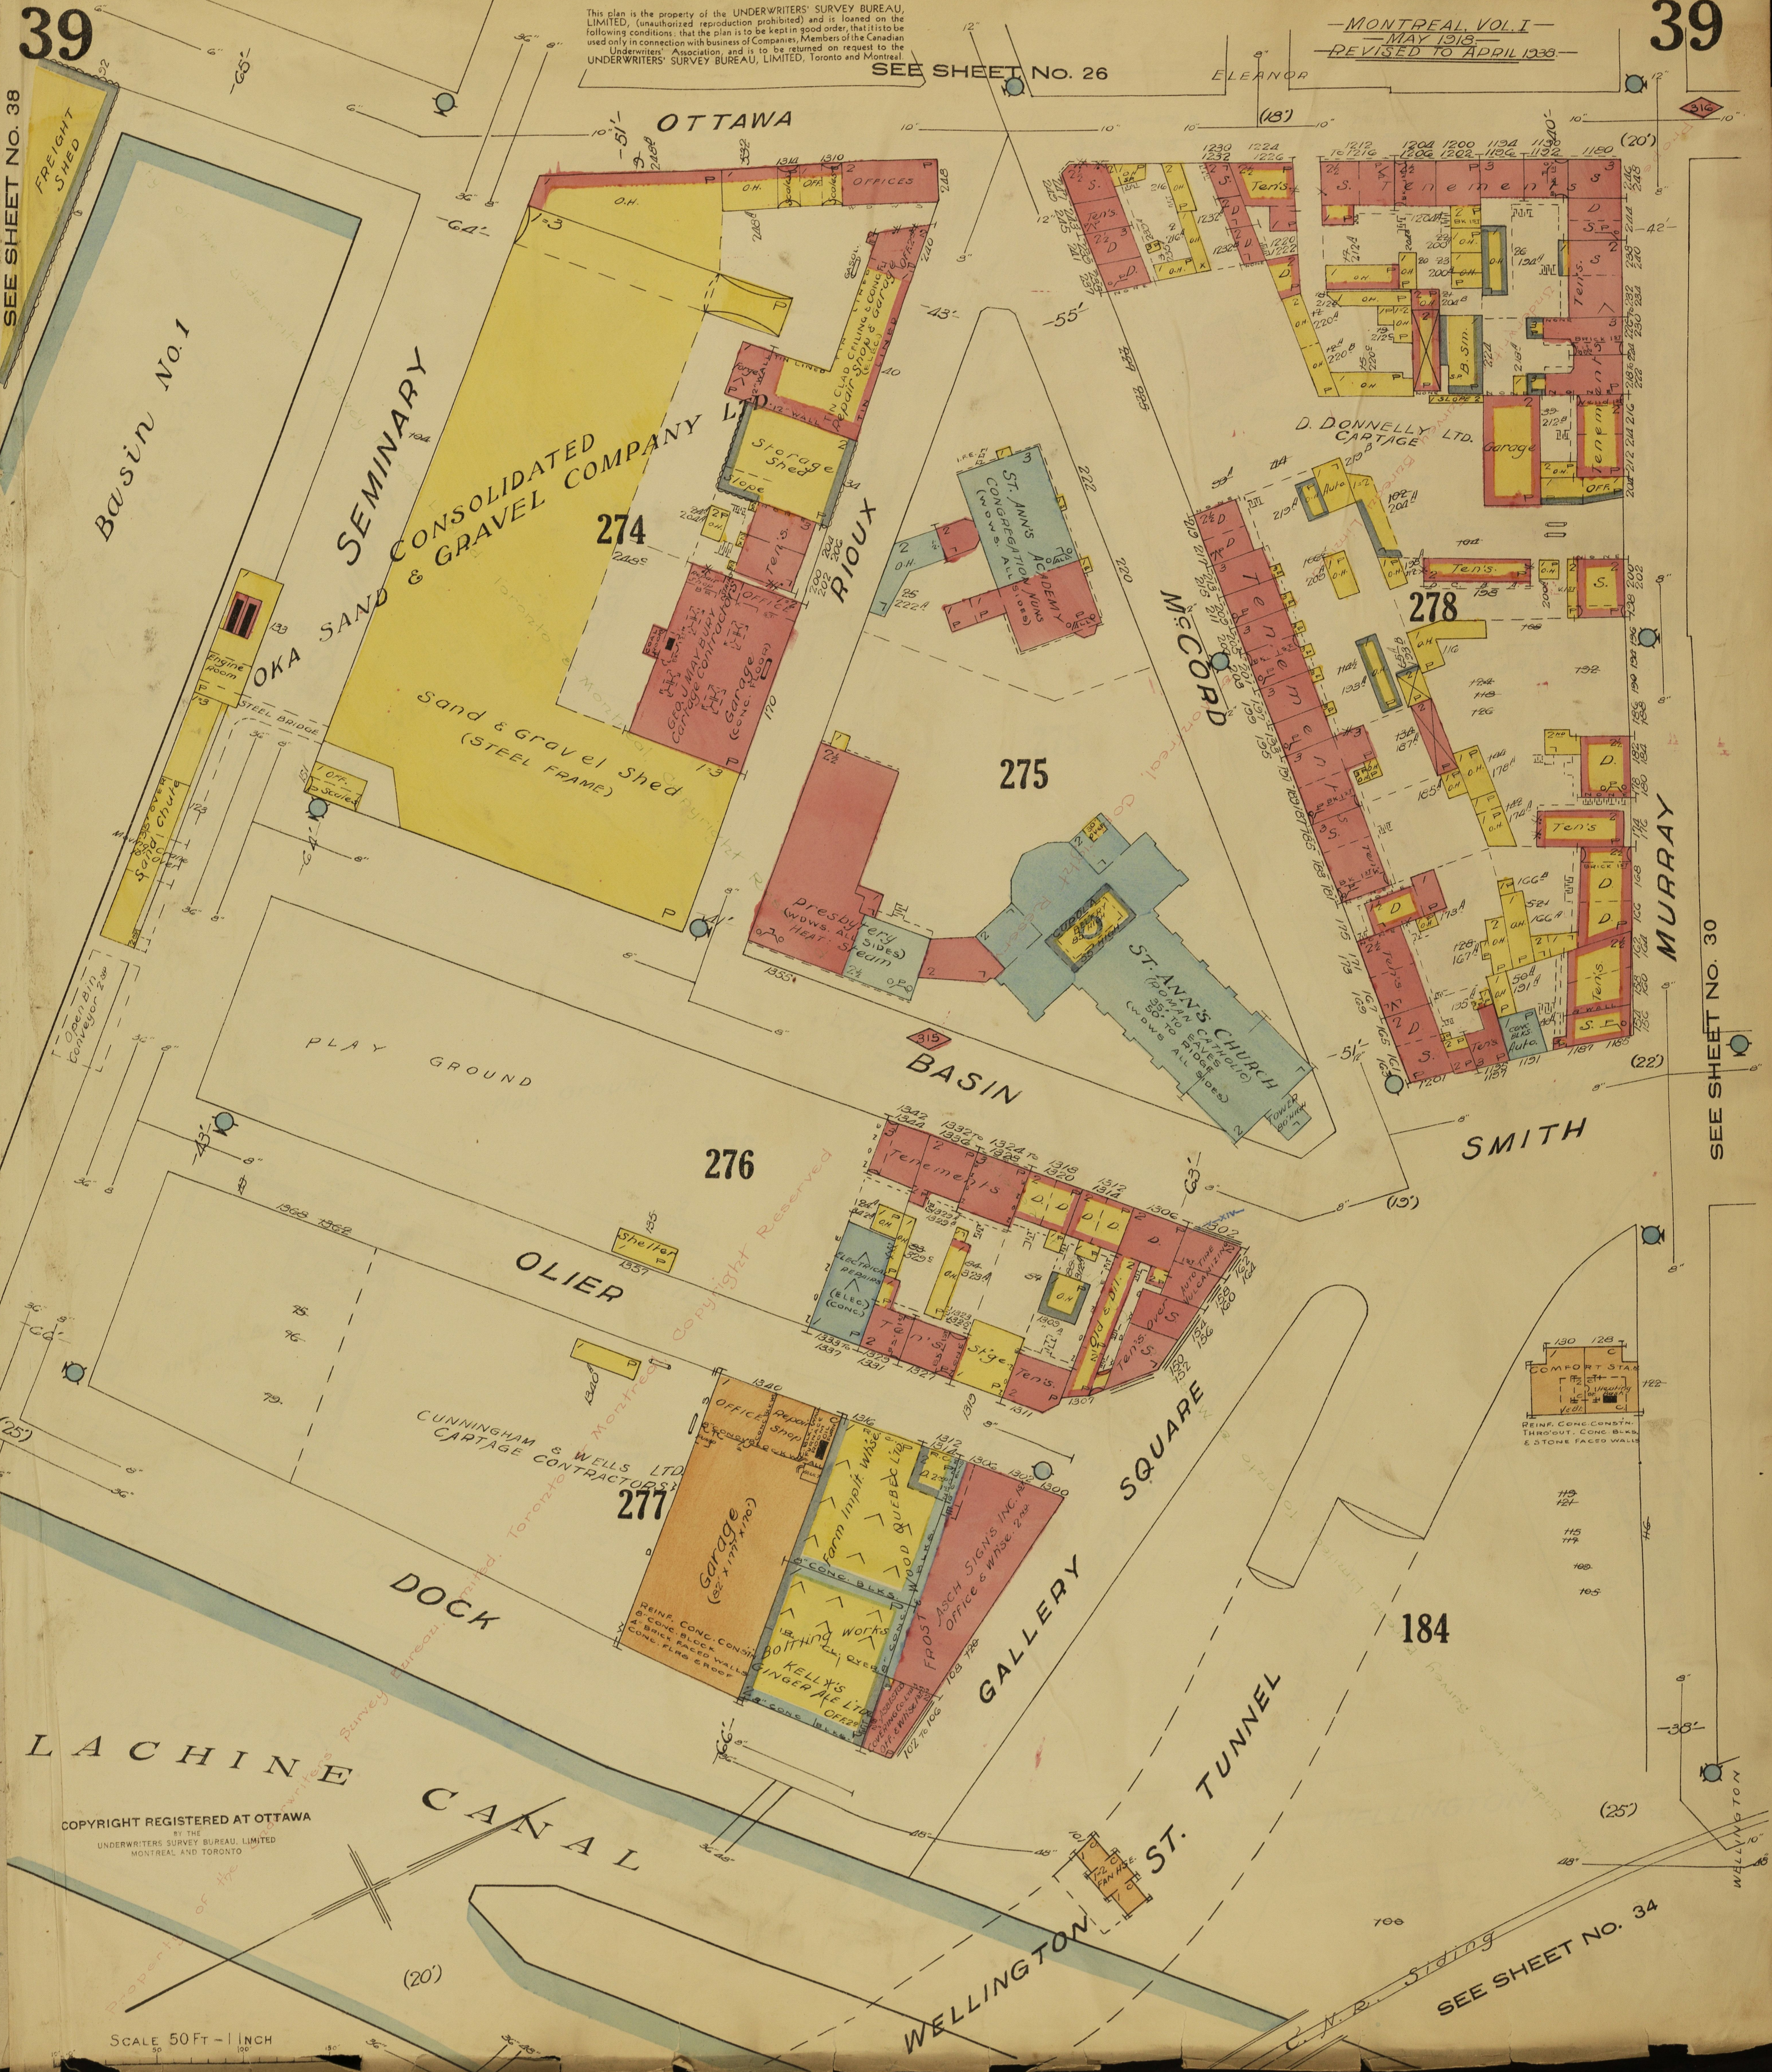

MONTREAL VOL I
MAY 1918
REVISED TO APRIL 1938

SEE SHEET NO. 26

SEE SHEET NO. 38

SEE SHEET NO. 30

SEE SHEET NO. 34

SCALE 50 FT = 1 INCH

COPYRIGHT REGISTERED AT OTTAWA
BY THE
UNDERWRITERS' SURVEY BUREAU, LIMITED
MONTREAL AND TORONTO

Property of the Underwriters' Survey Bureau, Limited, Toronto

Montreal Copyright Reserved