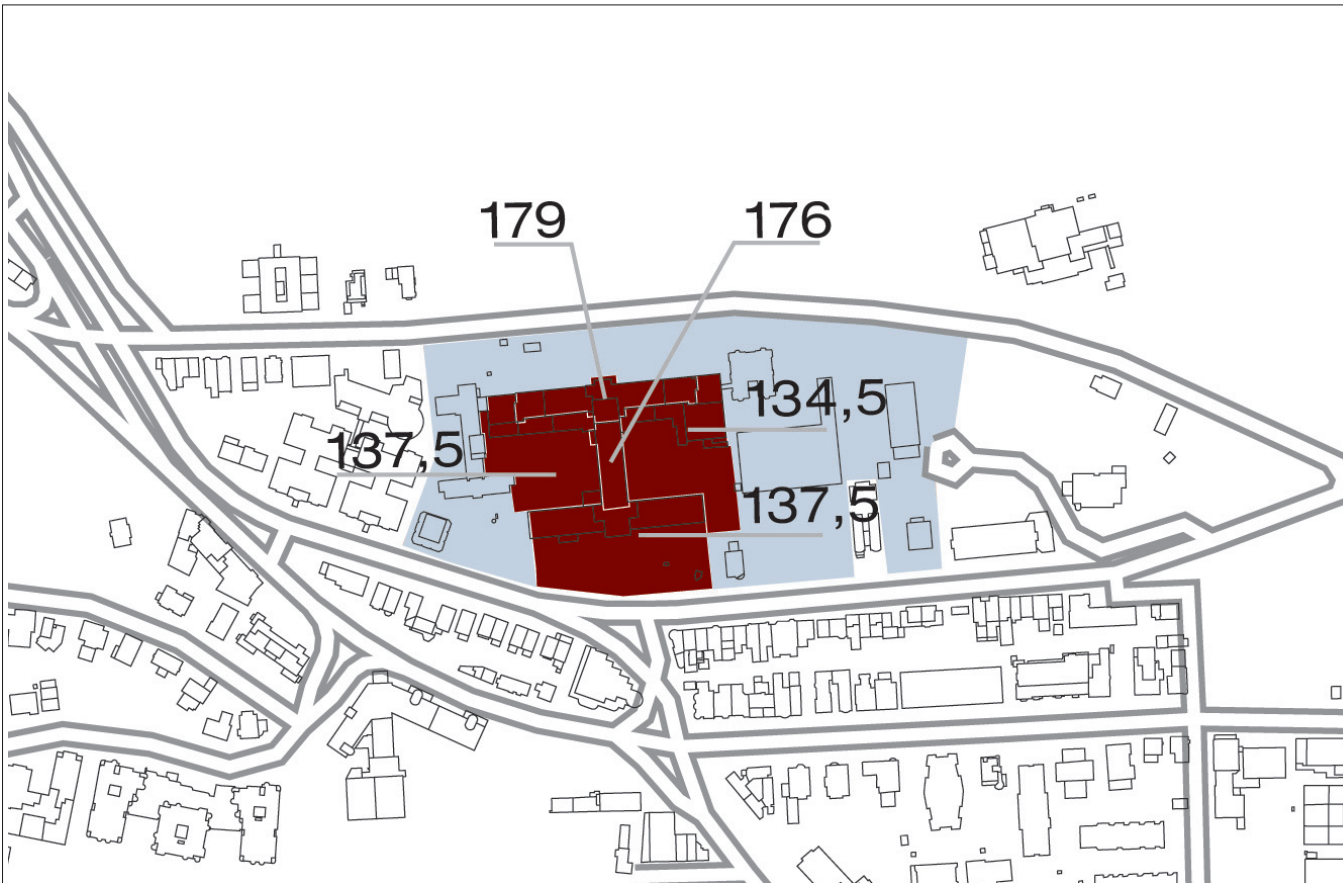

Appendix H

Building Heights

Mount Royal Historic and Natural District
(Collège Jean-de-Brébeuf)

- ### Maximum elevation (meters above grade)
- ### Minimum elevation (meters above grade)
- Targeted institutional property

Mise en valeur
du territoire
et du patrimoine

Montréal 

Appendix H

Building Heights

Mount Royal Historic and Natural District
(Hôpital Général - CUSM)

 Maximum elevation (meters above sea level)

 Targeted institutional property