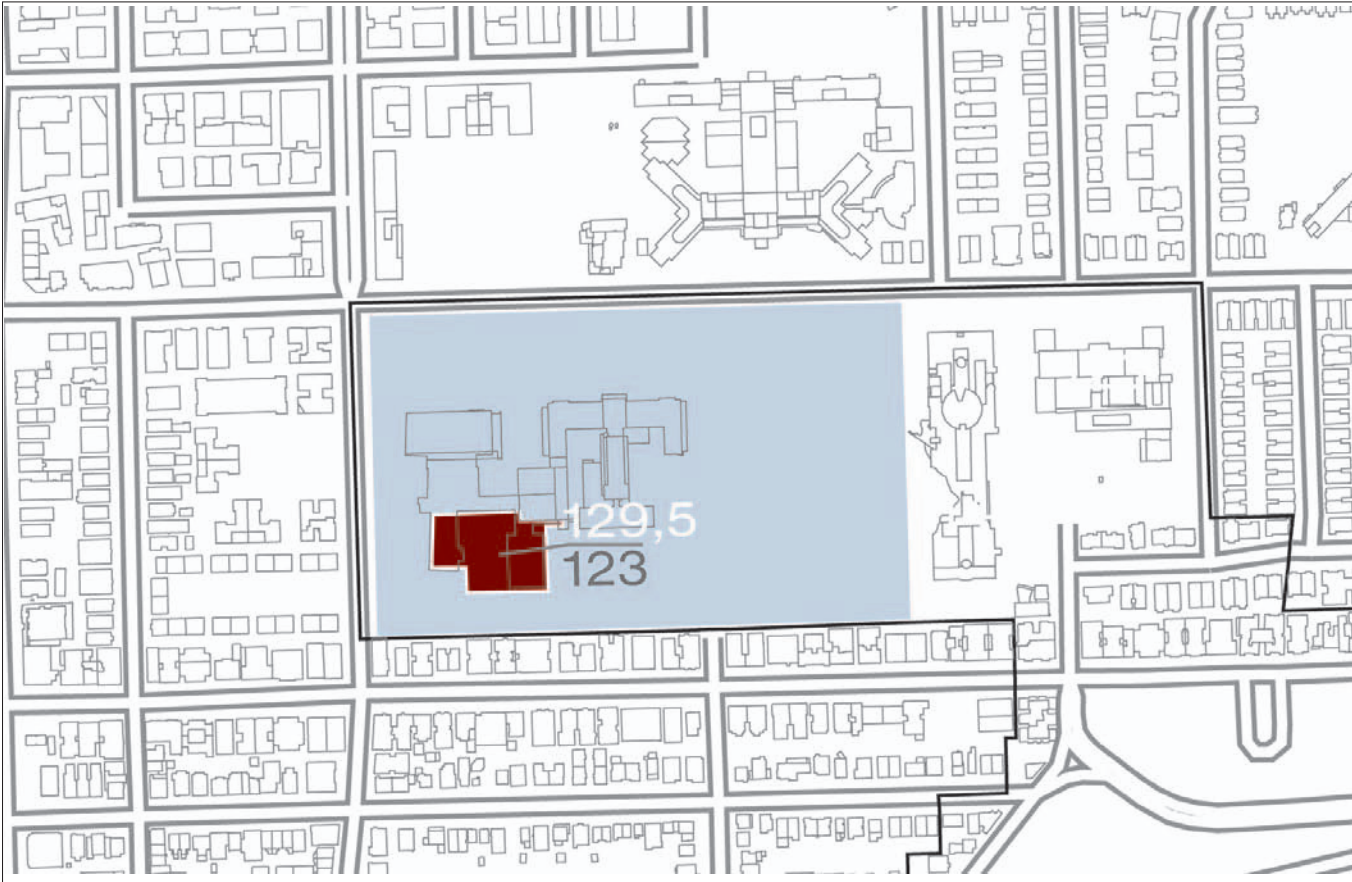

Appendix H

Building Heights

Mount Royal Historic and Natural District
(Collège Jean-de-Brébeuf)

- ### Maximum elevation (meters above grade)
- ### Minimum elevation (meters above grade)
- Targeted institutional property

Mise en valeur
du territoire
et du patrimoine

Montréal 

Appendix H

Building Heights

Mount Royal Historic and Natural District
(Hôpital Général - CUSM)

 Maximum elevation (meters above sea level)

 Targeted institutional property