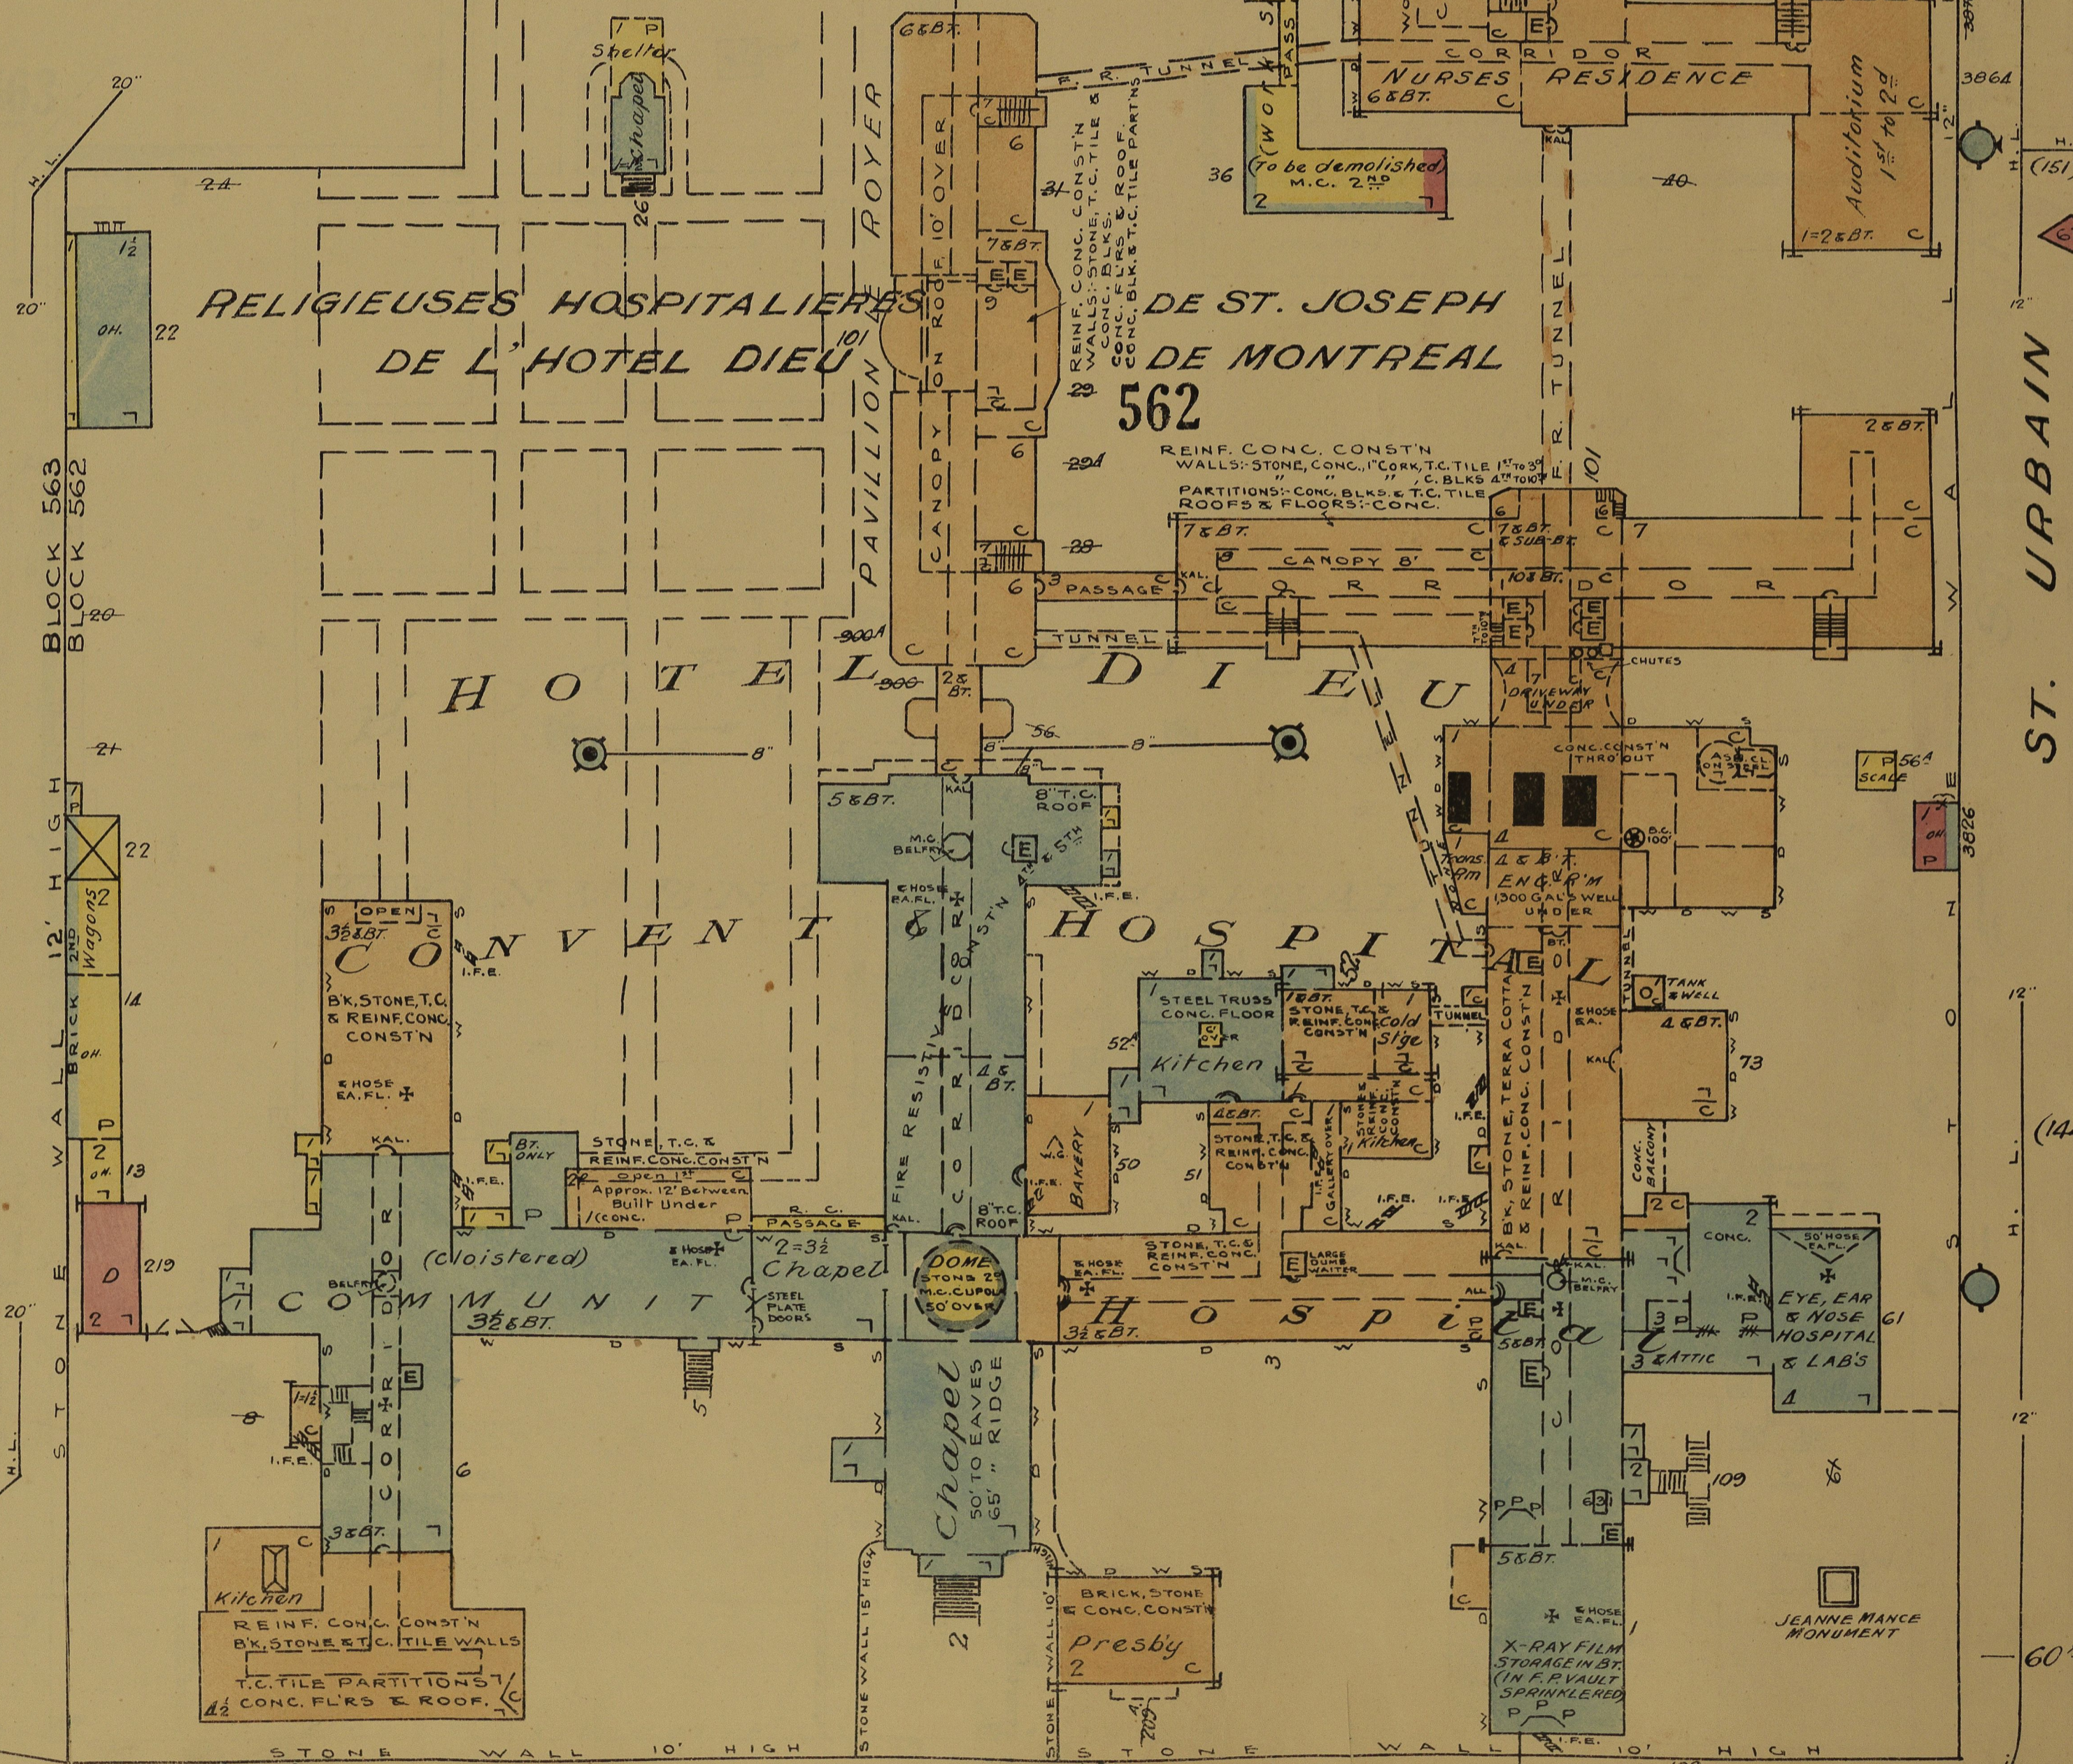

HOTEL DIEU

CONVENT HOSPITAL

COMMUNIT (cloistered) Chapel

Kitchen Presby

Scale: 50 Feet to Inch