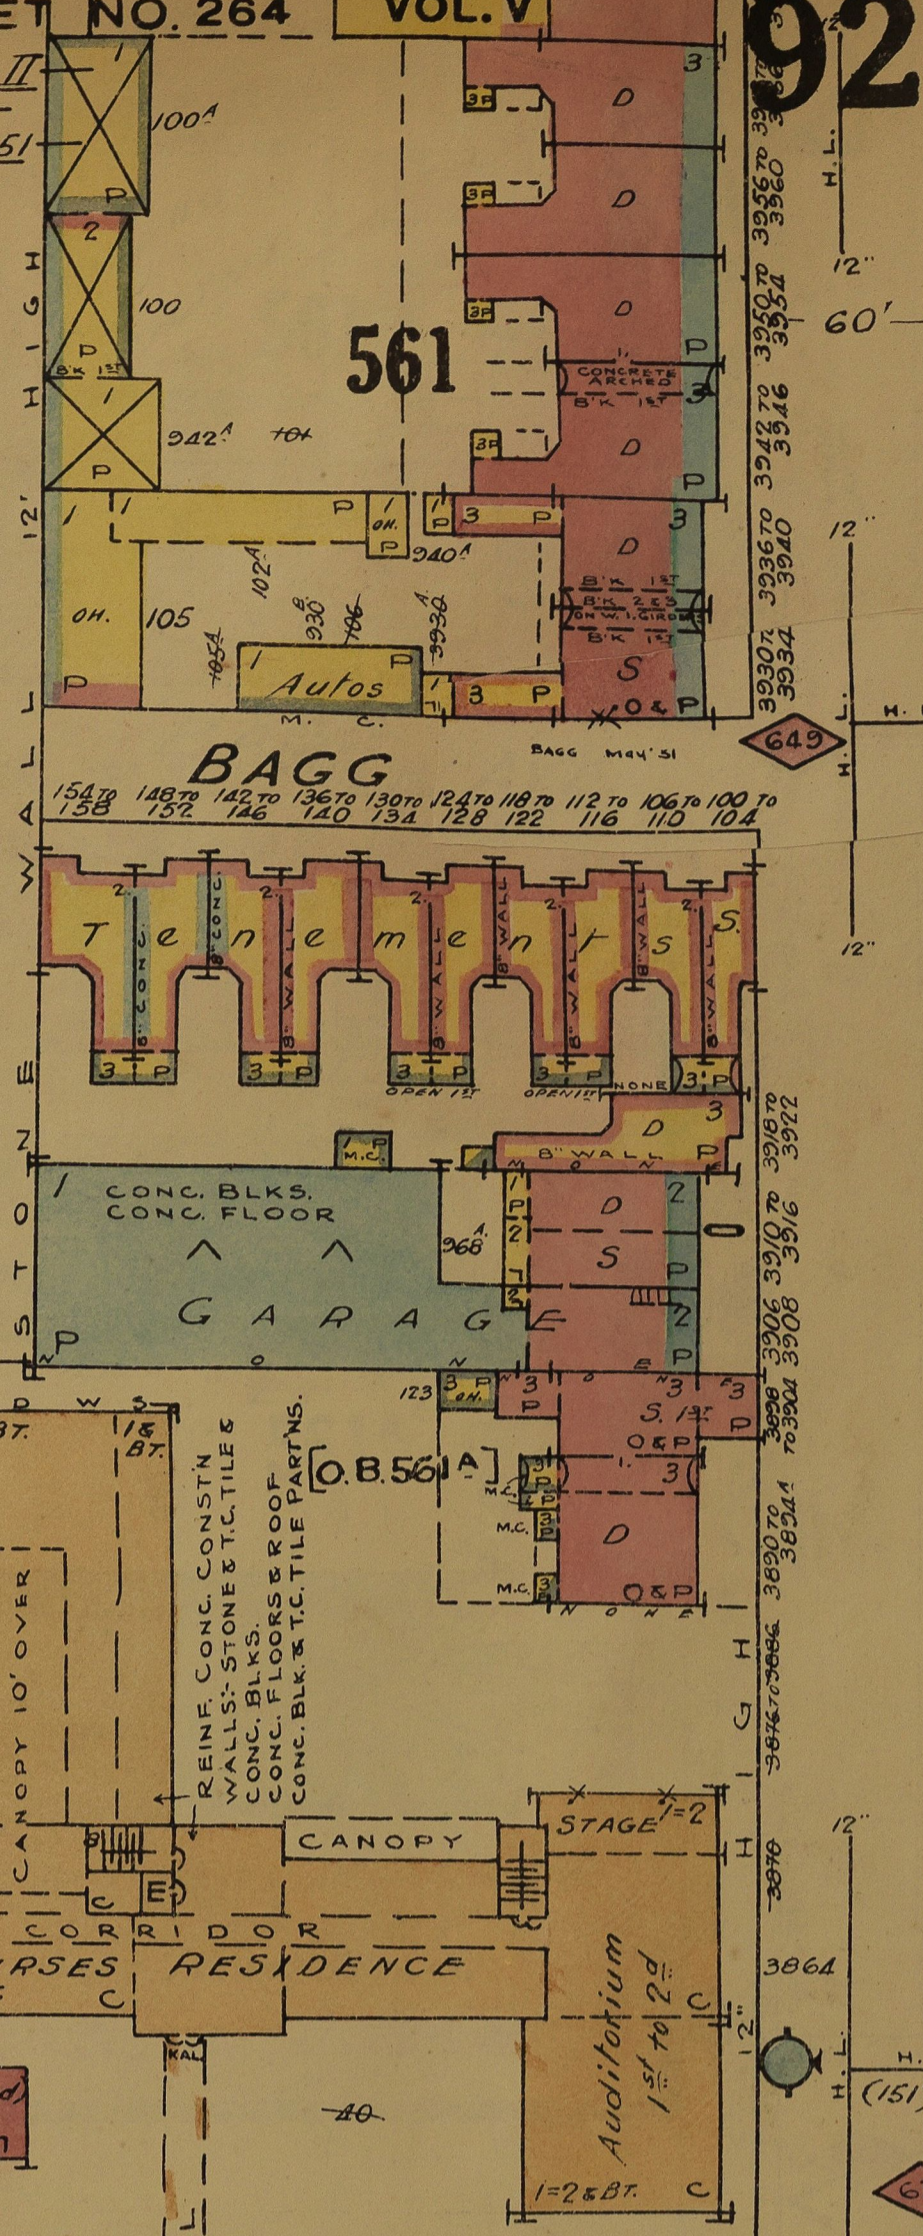

HOTEL DIEU

CONVENT HOSPITAL

COMMUNIT (cloistered) Chapel

Kitchen Presby

Scale: 50 Feet to Inch